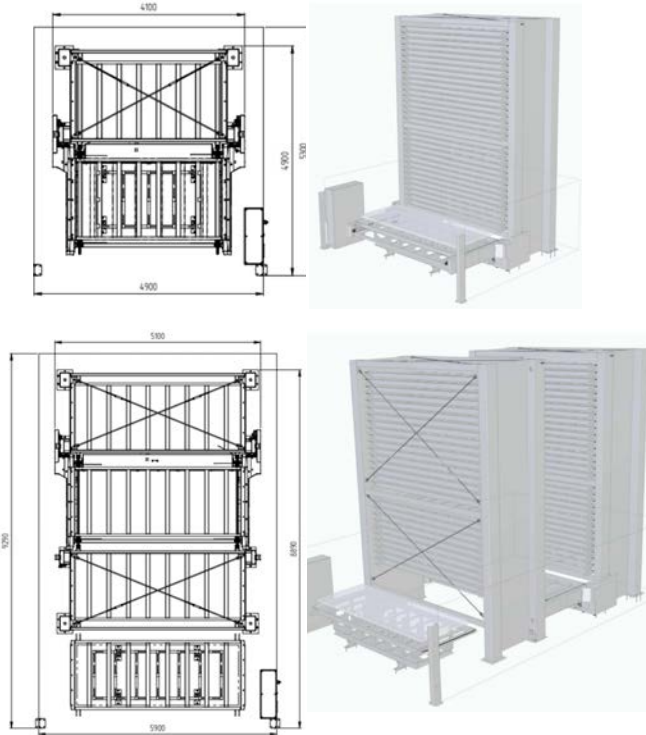

HPTraslo

HPCustomized

| Standard Version 3100mm x 1600mm | | | | | Standard Version 4100mm x 1600mm | | | |
|-------------------------------------|-------------------|-------------------|---------------------|---------------------|-------------------------------------|-------------------|---------------------|---------------------|
| Hight (mm) | Mono UDC h 100 | Mono UDC h 200 | Double UDC h 100 | Double UDC h 200 | Mono UDC h 100 | Mono UDC h 200 | Double UDC h 100 | Double UDC h 200 |
| HPPanel 4500 | 18 | 9 | 33 | 16 | 17 | 8 | 31 | 15 |
| HPPanel 5000 | 20 | 10 | 37 | 18 | 20 | 10 | 37 | 18 |
| HPPanel 5500 | 23 | 11 | 43 | 21 | 23 | 11 | 43 | 21 |
| HPPanel 6000 | 26 | 13 | 46 | 24 | 25 | 12 | 47 | 23 |
| HPPanel 6500 | 29 | 14 | 55 | 27 | 28 | 14 | 53 | 26 |
| HPPanel 7000 | 32 | 16 | 61 | 30 | 31 | 16 | 59 | 29 |

| Techical characteristics AUTOMATIC WAREHOUSE FOR SHEETS | |
|--|--|
| Max weight for each loading/unloading unit (UDC) | 3000 Kg |
| Warehouse Hight | Standard up to 7 meters on demand up to 12meters |
| Standard Version | 3100mmx1600 mm 4100mm x1600mm On demand up to 2000mm |
| Speed | 30 m/min |