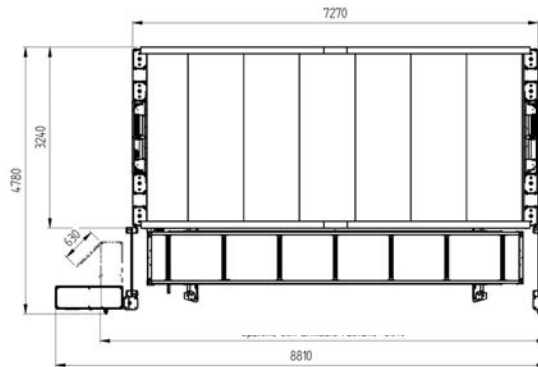

HPTraslo

HPCustomized

Technical characteristics VERTICAL AUTOMATED WAREHOUSE	
Open drawers	Display 10"/15"
Command consolle	Paneling
Max Weight for each UDC	1000/max 3000 Kg
Hight max	8 meters/max 14 meters
Lenght max	6600 mm
Width max	820 mm
Speed	30 m/min
Integration with ERP systems	

Standard data table				
Hight (mm)	UDC with BAY h200 mm	UDC with SHUTTLE h200 mm	UDC with BAY/SHUTTLE h250 mm	UDC with BAY/SHUTTLE h300 mm
4540	27	25	21	18
5040	31	29	25	20
5540	35	33	29	22
6040	39	37	31	26
6540	43	41	35	38
7040	47	45	39	32
7540	51	49	41	34
8040	55	53	45	36