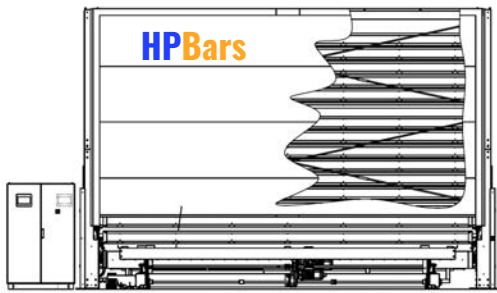

HPTraslo

HPCustomized

Technical characteristics VERTICAL AUTOMATED WAREHOUSE	
Open drawers	Display 10"/15"
Command consolle	Paneling
Max Weight for each UDC	1000/max 3000 Kg
Hight max	8 meters/max 14 meters
Lenght max	6600 mm
Width max	820 mm
Speed	30 m/min
Integration with ERP systems	

Standard data table				
Hight (mm)	UDC with BAY h200 mm	UDC with SHUTTLE h200 mm	UDC with BAY/SHUTTLE h250 mm	UDC with BAY/SHUTTLE h300 mm
4540	27	25	21	18
5040	31	29	25	20
5540	35	33	29	22
6040	39	37	31	26
6540	43	41	35	38
7040	47	45	39	32
7540	51	49	41	34
8040	55	53	45	36